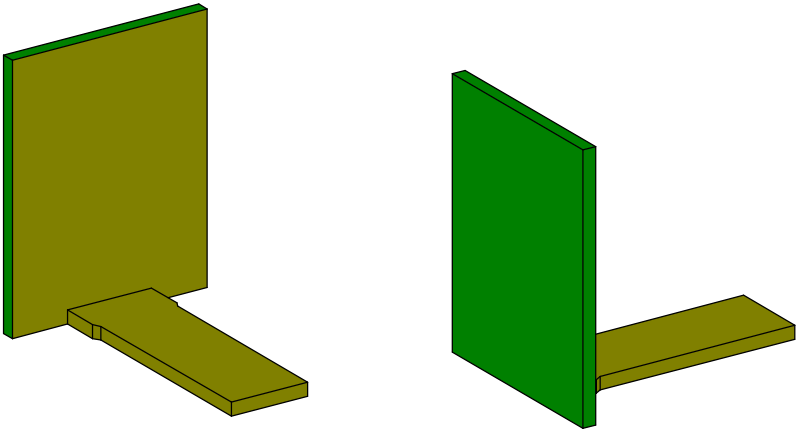

Reviews			
Rev	Description	Date	Approved

not views sides  
sides views

aluminium manufactured L40x40x2