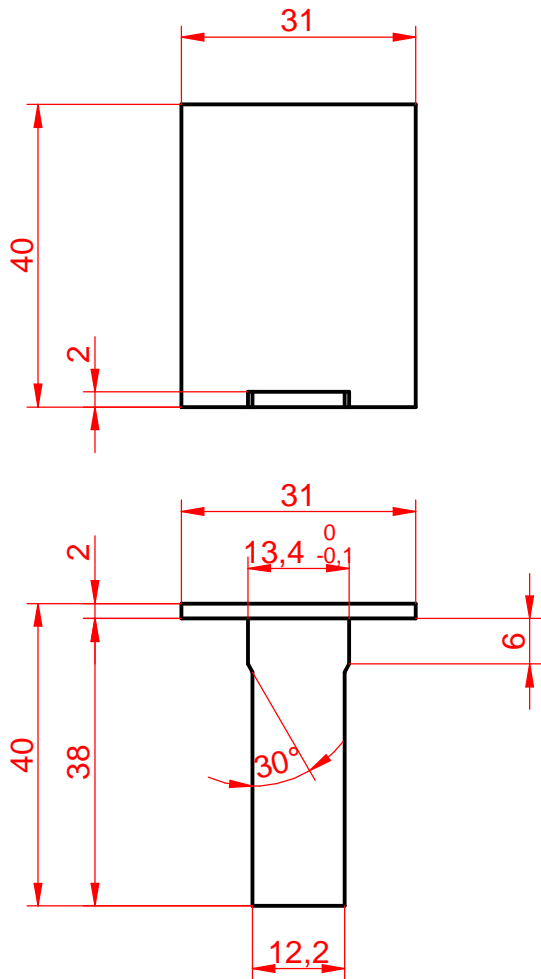

Reviews			
Rev	Description	Date	Approved

not views sides  
sides views

aluminium manufactured L40x40x2