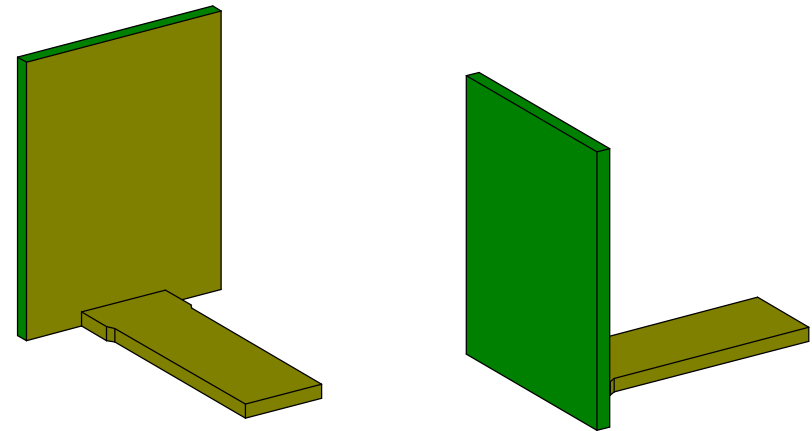

Reviews

Rev	Description	Date	Approved

not views sides

sides views

aluminium manufactured L40x40x2