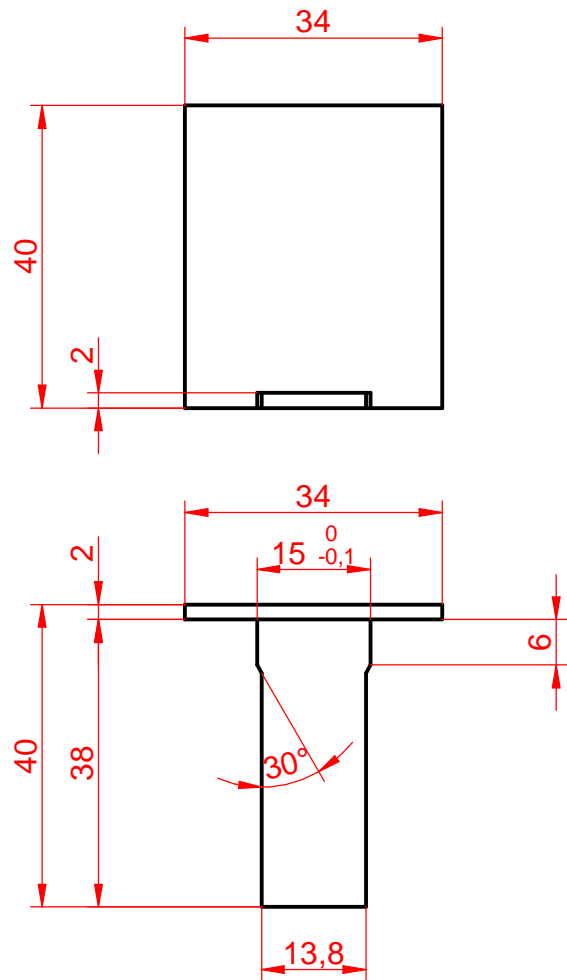

Reviews

Rev	Description	Date	Approved

not views sides

sides views

aluminium manufactured L40x40x2