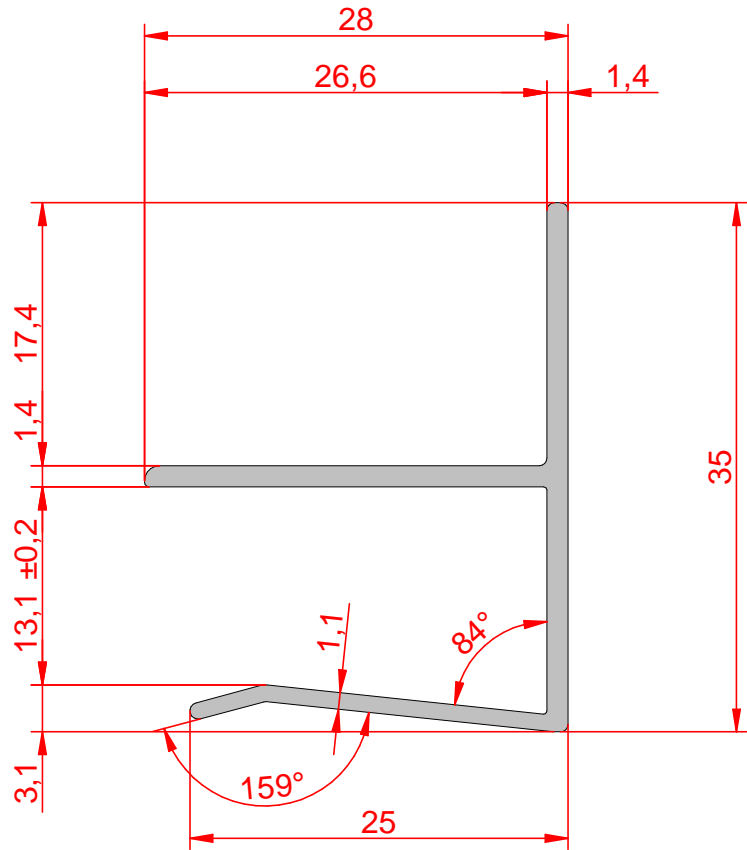

Reviews			
Rev	Description	Date	Approved

	Name	Date	ETG EDELSTAHL TRIFFT GLAS	Rev 01
Drawn	B.Feliu-DSA	7/09/18		
Controlled				
Material:			A4	8300-RR13-0000
Weight meter:			File: 1.5.020.92.dft	
Weight piece:			Scale: 1:1 2:1	
For more technical information request electronic files.				